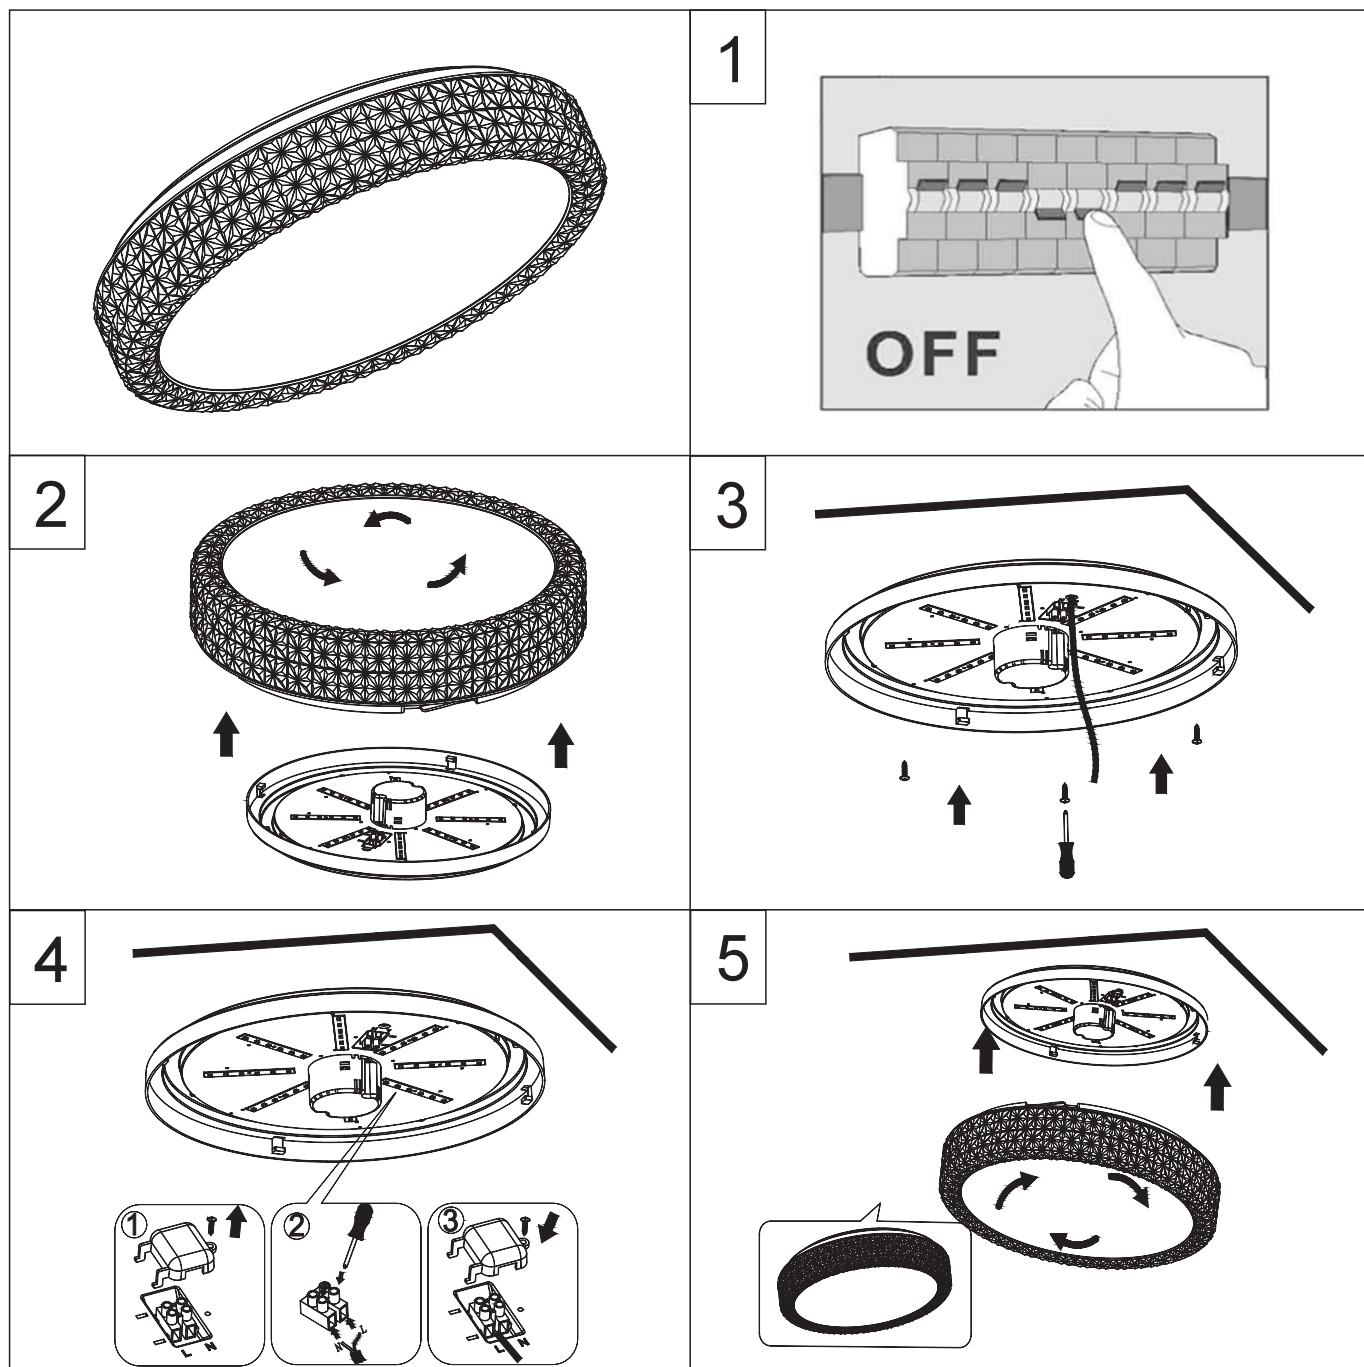

ON	OFF	ON	OFF	ON
100%	1 sec	50%	1 sec	25%

230V~ 50Hz, 1 x LED 21W